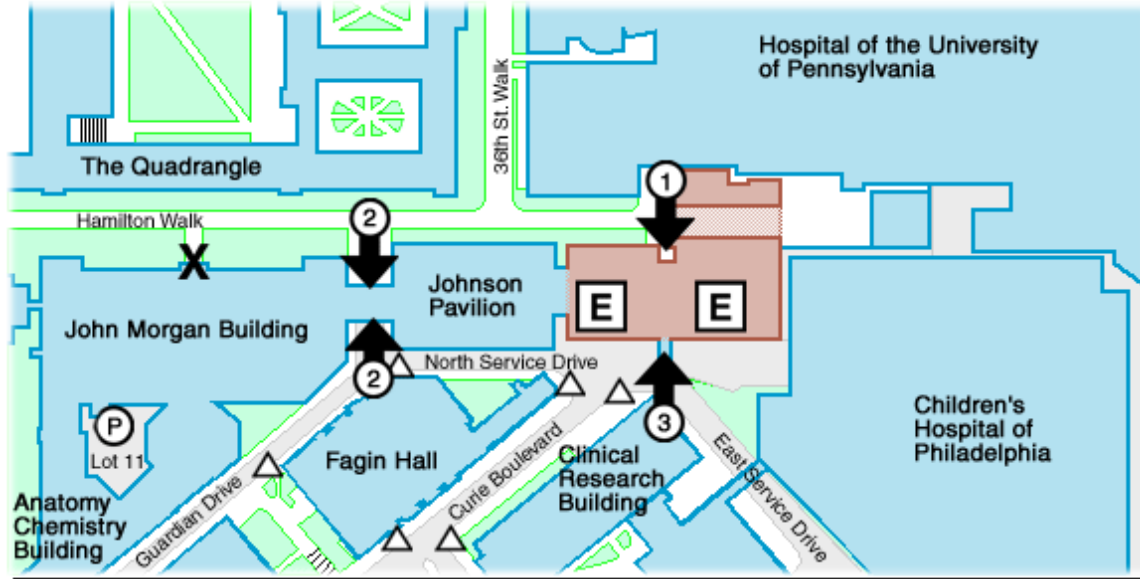

Directions:

Stemmler-Dunlop Auditorium
3450 Hamilton Walk
University of Pennsylvania

Here's a general look at Penn's campus and the location of the Stemmler-Dunlop Auditorium, located in Stemmler Hall.

Stemmler Hall is located in the heart of Penn's campus at 3450 Hamilton Walk, in close proximity to the Hospital of the University of Pennsylvania.

Stemmler-Dunlop Auditorium is located in Stemmler Hall on Penn's campus at 3450 Hamilton Walk. .

Accessing Stemmler Hall and Stemmler-Dunlop Auditorium (from Spruce St.):

Turn off of Spruce Street and turn left down the 36th Street walkway. Turn left onto Hamilton Walk (the 36th walkway dead ends). Proceed left on Hamilton Walk to Stemmler Hall; it takes only about 30-45 seconds. Rhoads Pavilion will be on your left and Stemmler will be on your right.