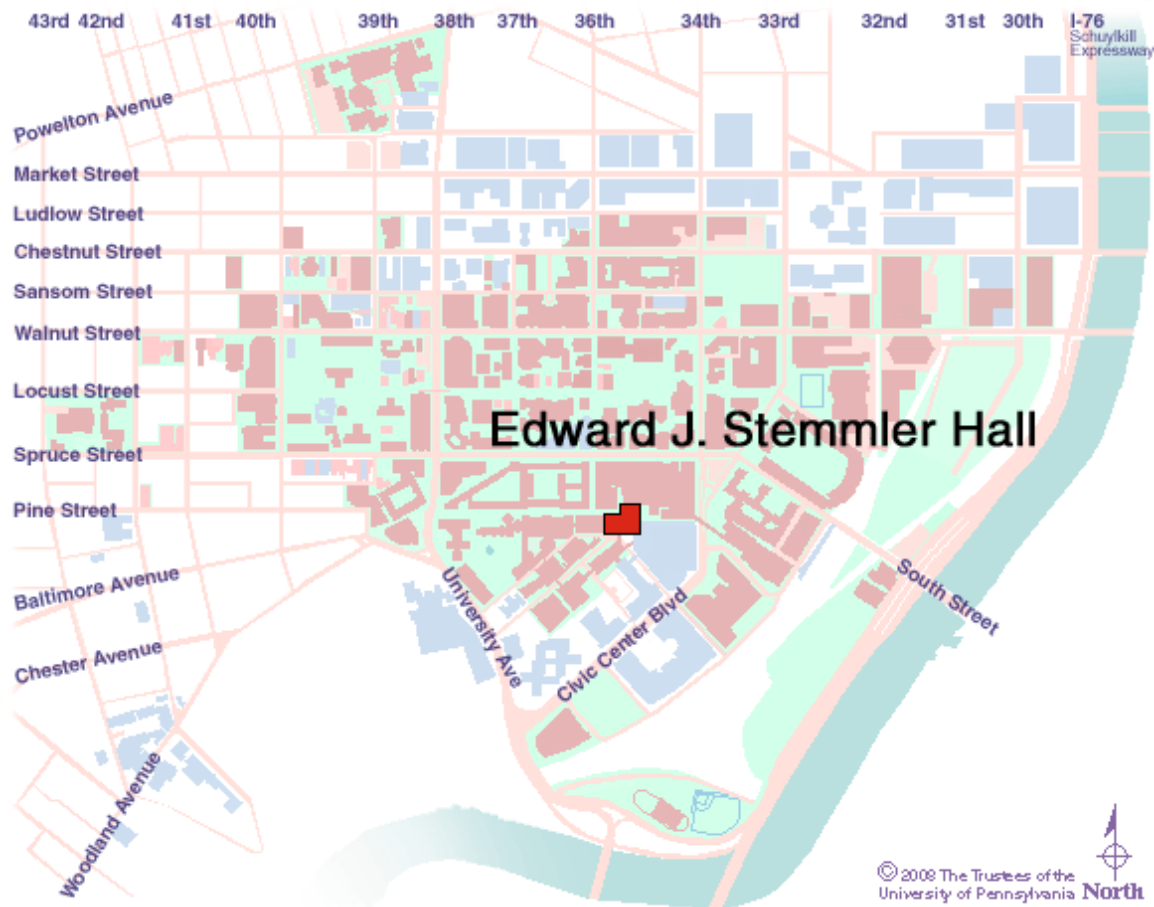

Directions:

Stemmler-Dunlop Auditorium
3450 Hamilton Walk
University of Pennsylvania

Here's a general look at Penn's campus and the location of the Stemmler-Dunlop Auditorium, located in Stemmler Hall.

Stemmler Hall is located in the heart of Penn's campus at 3450 Hamilton Walk, in close proximity to the Hospital of the University of Pennsylvania.

Stemmler-Dunlop Auditorium is located in Stemmler Hall on Penn's campus at 3450 Hamilton Walk. .

Accessing Stemmler Hall and Stemmler-Dunlop Auditorium (from Spruce St.):

Turn off of Spruce Street and turn left down the 36th Street walkway. Turn left onto Hamilton Walk (the 36th walkway dead ends). Proceed left on Hamilton Walk to Stemmler Hall; it takes only about 30-45 seconds. Rhoads Pavilion will be on your left and Stemmler will be on your right.