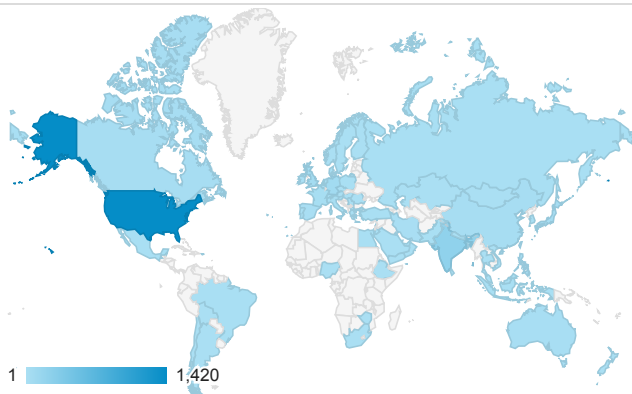

CMROI Google Analytics Dashboard

Jun 1, 2014 - Sep 8, 2014

All Sessions
100.00%

+ Add Segment

Sessions by Country / Territory

Sessions and % New Sessions by Country / Territory

Country / Territory	Sessions	% New Sessions
United States	1,420	63.87%
India	222	50.00%
Germany	67	85.07%
United Kingdom	53	88.68%
Japan	36	80.56%
Canada	30	93.33%
China	30	83.33%
France	26	61.54%
Italy	22	95.45%
South Korea	22	90.91%

New Users

New Users

Sessions by Browser

Browser	Sessions
Chrome	916
Firefox	497
Safari	462
Internet Explorer	279
Android Browser	21
Opera Mini	16

Avg. Session Duration and Pages / Session

Avg. Session Duration