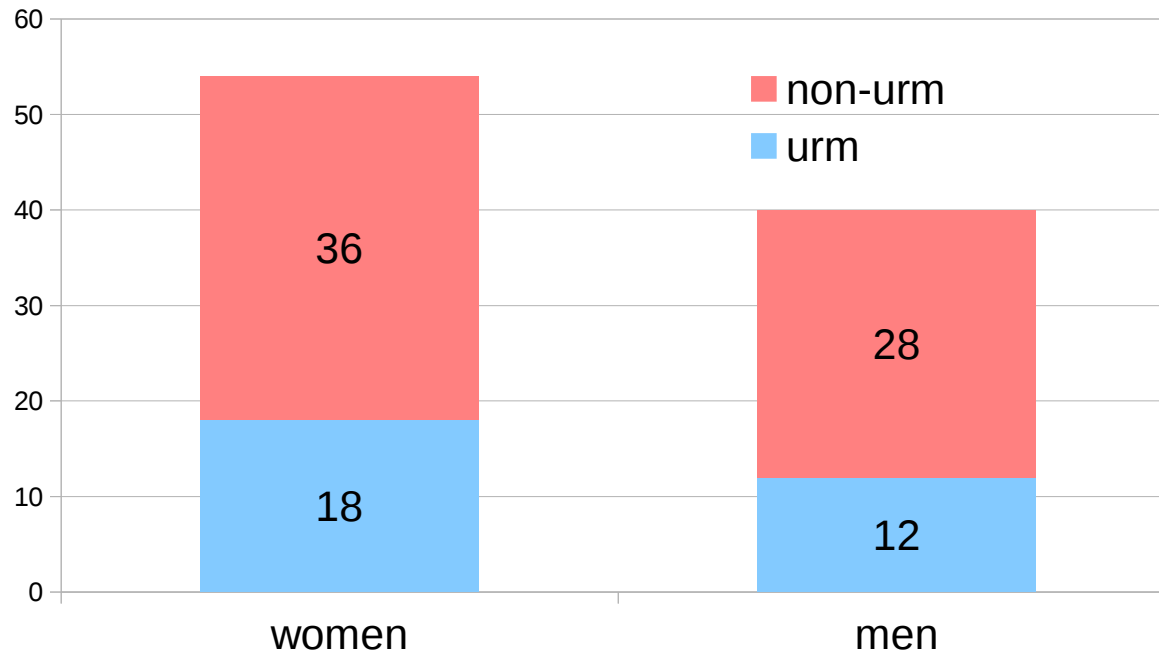

104 Outstanding Faculty from  
THREE Institutions (Penn, Children's Hospital (CHOP), Wistar)  
FIVE Penn Schools (medicine, arts & science, engineering, Vet, Dental),  
17+ Penn Departments  
All on one compact campus - everything is 10 min. walk away

## 90+ Amazing Students

Median Time to Degree: 6.3 yrs. 3+ publications at graduation  
96%+ placement rate +5 years after graduation.