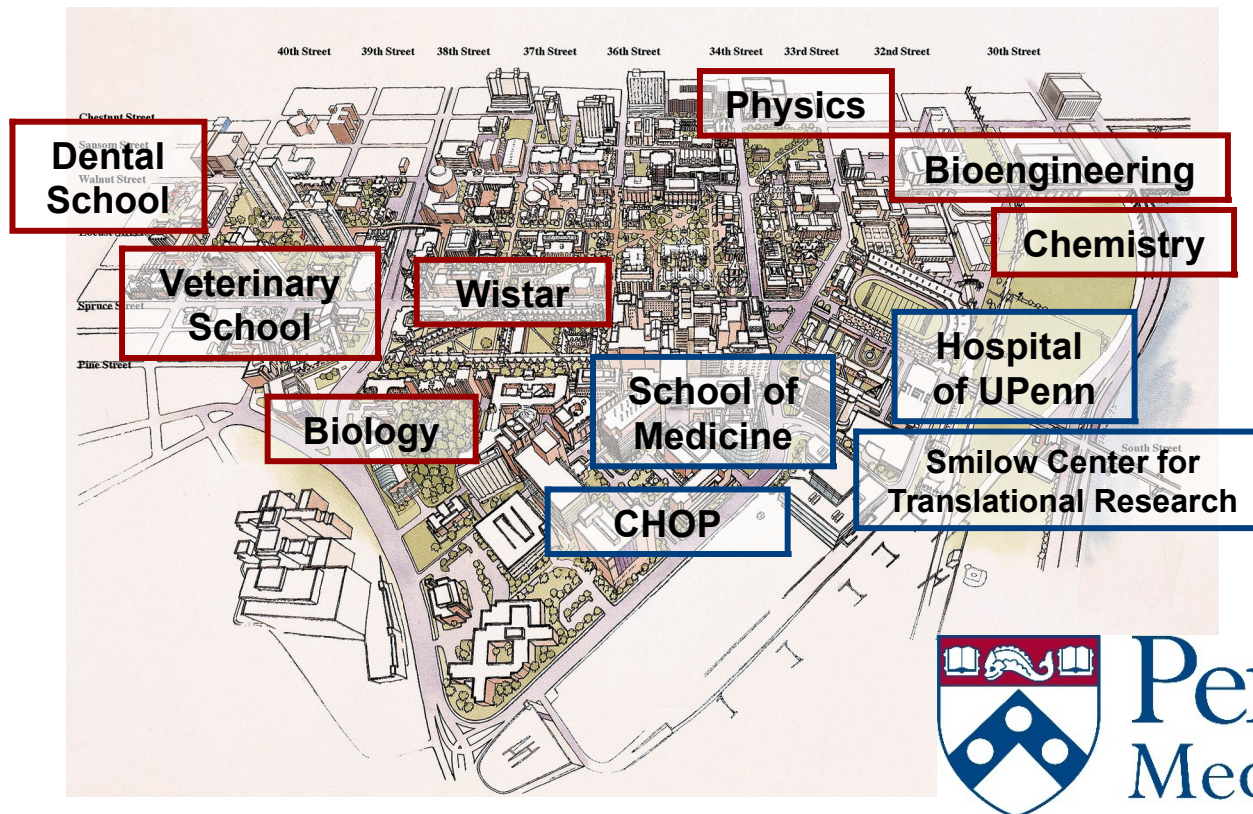

104 Outstanding Faculty from  
THREE Institutions (Penn, Children's Hospital (CHOP), Wistar)  
FIVE Penn Schools (medicine, arts & science, engineering, Vet, Dental),  
17+ Penn Departments  
All on one compact campus - everything is 10 min. walk away

## 90+ Amazing Students

Median Time to Degree: 6.3 yrs. 3+ publications at graduation  
96%+ placement rate +5 years after graduation.