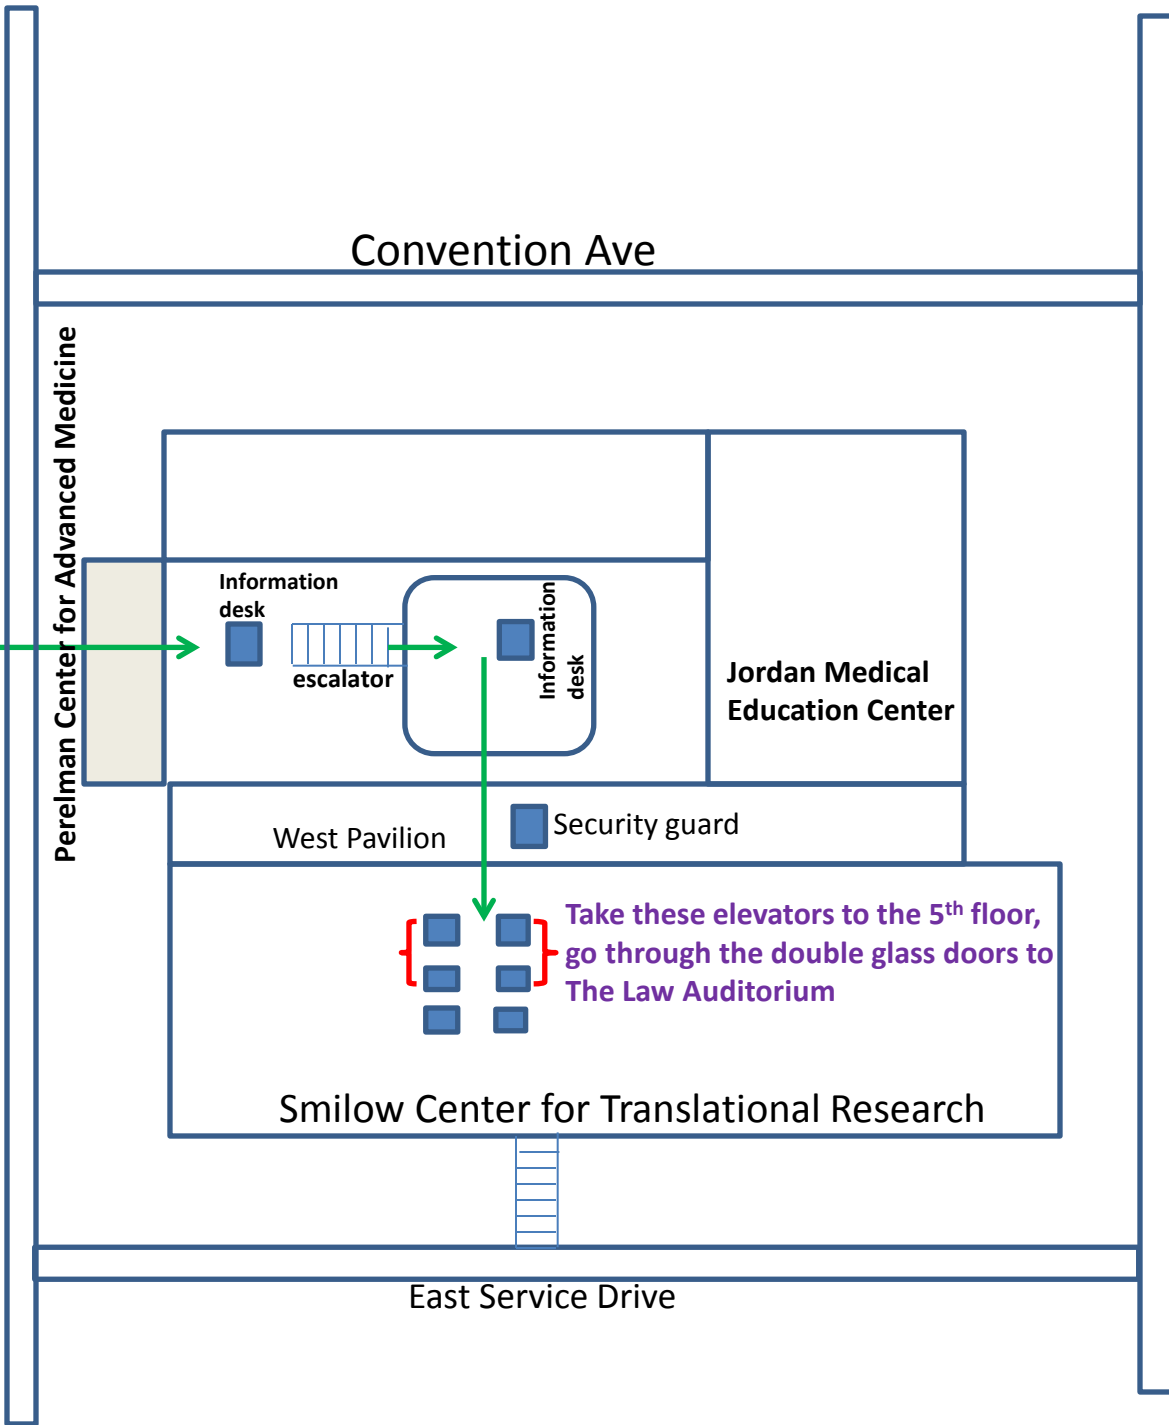

Location

3400 Civic Center Blvd, Philadelphia, PA 19104
Perelman Center for Advanced Medicine
Jordan Medical Education Center 5th Floor
Law Auditorium

Note: although the Law auditorium is in Jordan, the easiest way is to go through Smilow Center. See detailed directions on next page

CHOP

CHOP

3400 Civic Center Blvd

Convention Ave

Perelman Center for Advanced Medicine

Information desk

escalator

Information desk

Jordan Medical Education Center

West Pavilion

Security guard

Take these elevators to the 5th floor,
go through the double glass doors to
The Law Auditorium

Smilow Center for Translational Research

East Service Drive