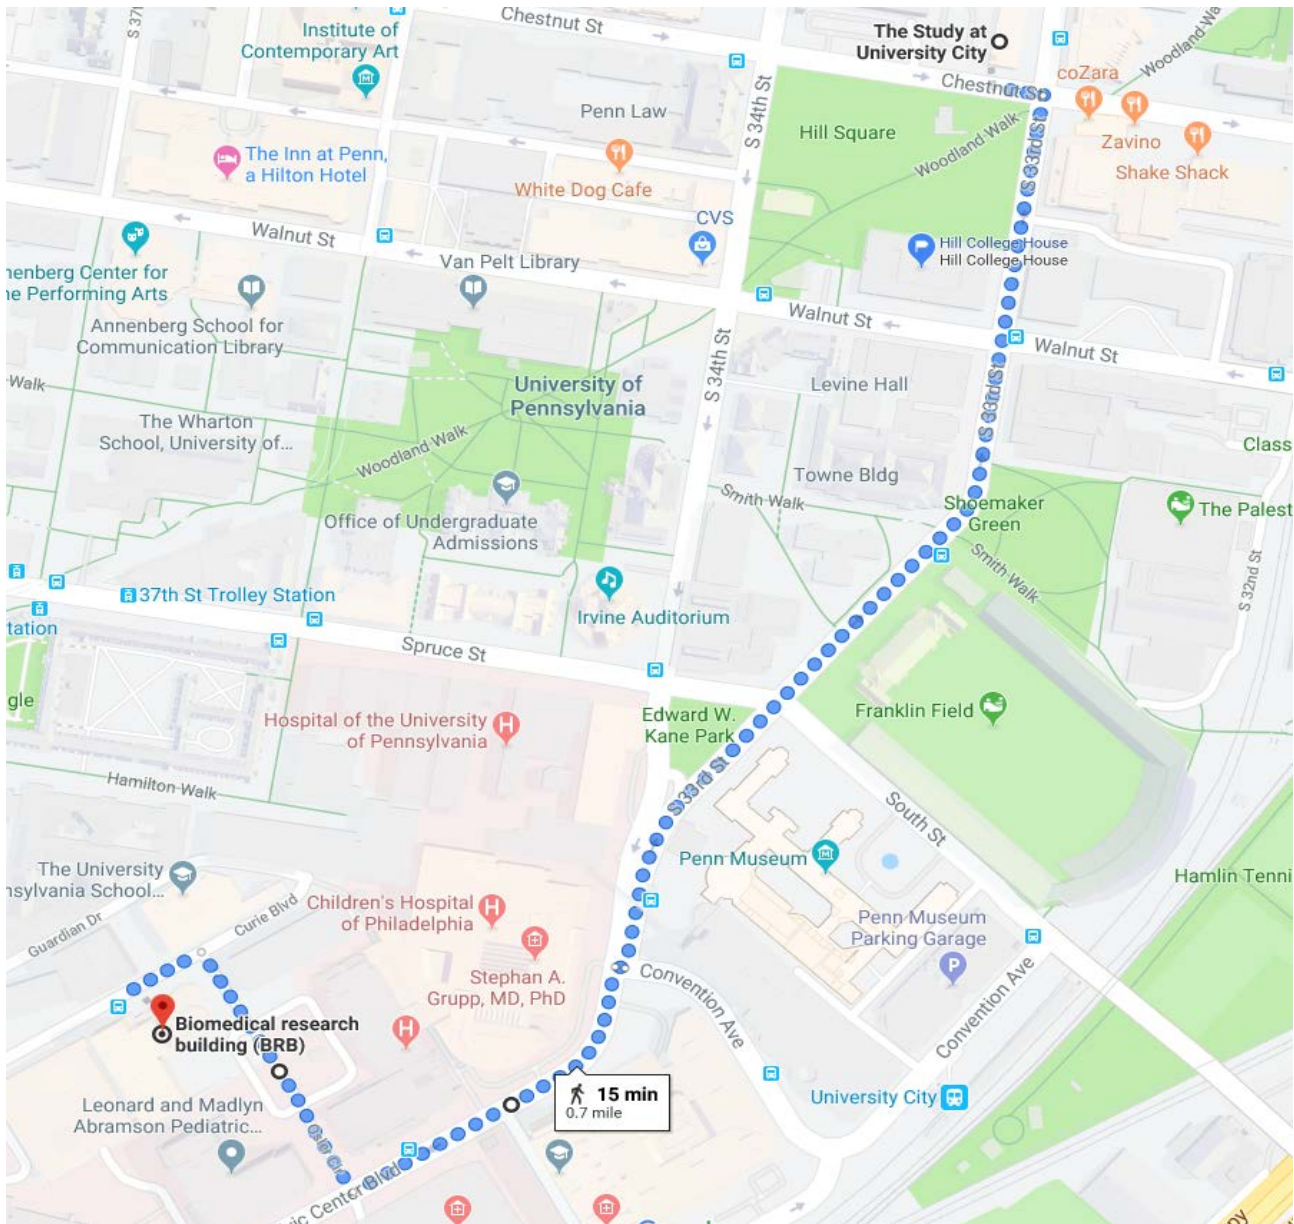

# Walking Map

*The Study to BRB via 33<sup>rd</sup> Street and Osler Circle*

## **DIRECTIONS FROM THE STUDY TO BRB:**

- Turn Right onto S 33<sup>rd</sup> St
- Continue onto Civic Center Blvd
- Turn Right onto Osler Circle
- Revolving entrance doors to BRB are located to the Right of Au Bon Pain

## **THE STUDY AT UNIVERSITY CITY**

20 S 33<sup>rd</sup> St, Philadelphia, PA 19104

## **PENN MUSEUM**

3260 South St, Philadelphia, PA 19104