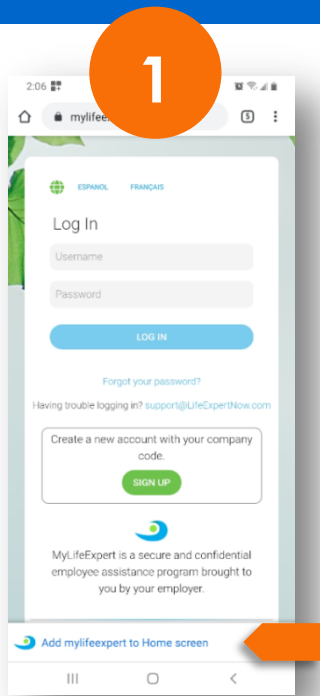

4 EASY STEPS to download MyLifeExpert to your Android.

Visit [MyLifeExpert.com](https://www.mylifeexpert.com) in Chrome or scan QR code

Click the 'Add' button on the pop-up

Or select - **Add to Home Screen** in the menu

Wait a few seconds to download. You're now ready to enjoy [MyLifeExpert](https://www.mylifeexpert.com)

What is a PWA -Progressive Web App?

A **PWA** is a mobile app that you download from a web browser on a mobile device. If you have ever seen an '**Add to Home Screen**' banner pop-up while browsing a website on your phone, and when you click the button, it installs itself on your home screen.

After the install, you can use the app icon on your phone or tablet and browse the same site you were accessing in your browser, but now it looks and feels like a native app, and you didn't have to visit an app store to get it.