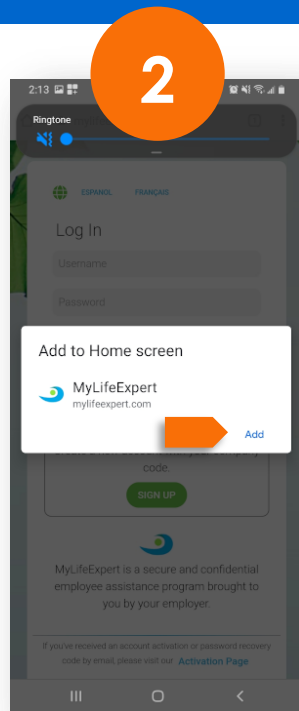

4 EASY STEPS to download MyLifeExpert to your Android.

Visit [MyLifeExpert.com](https://www.mylifeexpert.com) in Chrome or scan QR code

Click the 'Add' button on the pop-up

Or select - **Add to Home Screen** in the menu

Wait a few seconds to download. You're now ready to enjoy [MyLifeExpert](https://www.mylifeexpert.com)

What is a PWA -Progressive Web App?

A **PWA** is a mobile app that you download from a web browser on a mobile device. If you have ever seen an '**Add to Home Screen**' banner pop-up while browsing a website on your phone, and when you click the button, it installs itself on your home screen.

After the install, you can use the app icon on your phone or tablet and browse the same site you were accessing in your browser, but now it looks and feels like a native app, and you didn't have to visit an app store to get it.