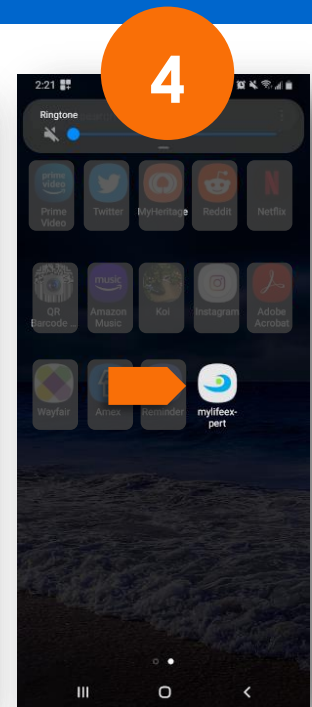

4 EASY STEPS to download MyLifeExpert to your Android.

Visit [MyLifeExpert.com](https://www.mylifeexpert.com) in Chrome or scan QR code

Click the 'Add' button on the pop-up

Or select - **Add to Home Screen** in the menu

Wait a few seconds to download. You're now ready to enjoy [MyLifeExpert](https://www.mylifeexpert.com)

What is a PWA -Progressive Web App?

A **PWA** is a mobile app that you download from a web browser on a mobile device. If you have ever seen an '**Add to Home Screen**' banner pop-up while browsing a website on your phone, and when you click the button, it installs itself on your home screen.

After the install, you can use the app icon on your phone or tablet and browse the same site you were accessing in your browser, but now it looks and feels like a native app, and you didn't have to visit an app store to get it.