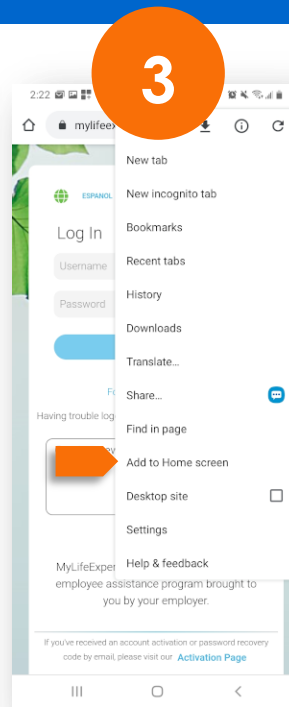

4 EASY STEPS to download MyLifeExpert to your Android.

Visit [MyLifeExpert.com](https://www.mylifeexpert.com) in Chrome or scan QR code

Click the 'Add' button on the pop-up

Or select - **Add to Home Screen** in the menu

Wait a few seconds to download. You're now ready to enjoy [MyLifeExpert](https://www.mylifeexpert.com)

What is a PWA -Progressive Web App?

A **PWA** is a mobile app that you download from a web browser on a mobile device. If you have ever seen an '**Add to Home Screen**' banner pop-up while browsing a website on your phone, and when you click the button, it installs itself on your home screen.

After the install, you can use the app icon on your phone or tablet and browse the same site you were accessing in your browser, but now it looks and feels like a native app, and you didn't have to visit an app store to get it.