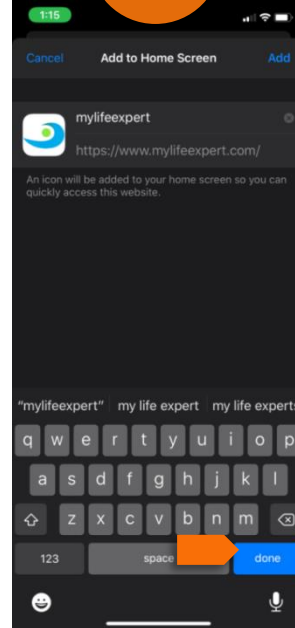

4 EASY STEPS to download MyLifeExpert to your iPhone.

1

Visit [MyLifeExpert.com](https://www.mylifeexpert.com) in Safari or scan QR code

2

Click the 'Add' button on the pop-up

3

Click the blue 'Add' or 'done' button

4

Wait a few seconds to download. You're now ready to enjoy [MyLifeExpert](https://www.mylifeexpert.com)

What is a PWA -Progressive Web App?

A **PWA** is a mobile app that you download from a web browser on a mobile device. If you have ever seen an 'Add to Home Screen' banner pop-up while browsing a website on your phone, and when you click the button, it installs itself on your home screen.

After the install, you can use the app icon on your iPhone or iPad and browse the same site you were accessing in your browser, but now it looks and feels like a native app, and you didn't have to visit an app store to get it.