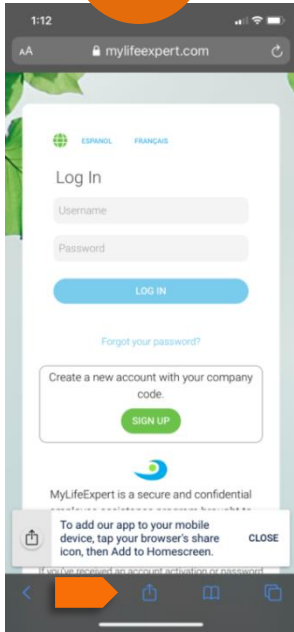

4 EASY STEPS to download MyLifeExpert to your iPhone.

1

Visit [MyLifeExpert.com](https://www.mylifeexpert.com) in Safari or scan QR code

2

Click the 'Add' button on the pop-up

3

Click the blue 'Add' or 'done' button

4

Wait a few seconds to download. You're now ready to enjoy [MyLifeExpert](https://www.mylifeexpert.com)

What is a PWA -Progressive Web App?

A **PWA** is a mobile app that you download from a web browser on a mobile device. If you have ever seen an 'Add to Home Screen' banner pop-up while browsing a website on your phone, and when you click the button, it installs itself on your home screen.

After the install, you can use the app icon on your iPhone or iPad and browse the same site you were accessing in your browser, but now it looks and feels like a native app, and you didn't have to visit an app store to get it.