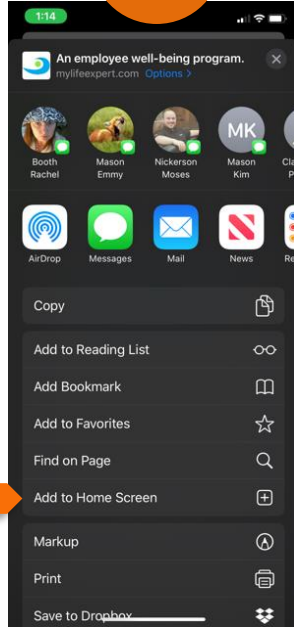

4 EASY STEPS to download MyLifeExpert to your iPhone.

1

Visit [MyLifeExpert.com](https://www.mylifeexpert.com) in Safari or scan QR code

2

Click the 'Add' button on the pop-up

3

Click the blue 'Add' or 'done' button

4

Wait a few seconds to download. You're now ready to enjoy [MyLifeExpert](https://www.mylifeexpert.com)

What is a PWA -Progressive Web App?

A **PWA** is a mobile app that you download from a web browser on a mobile device. If you have ever seen an 'Add to Home Screen' banner pop-up while browsing a website on your phone, and when you click the button, it installs itself on your home screen.

After the install, you can use the app icon on your iPhone or iPad and browse the same site you were accessing in your browser, but now it looks and feels like a native app, and you didn't have to visit an app store to get it.